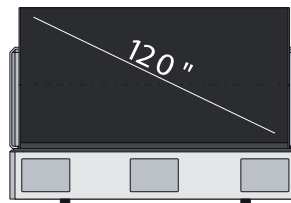

Patio Theater - Extreme

Price no VAT

			Price no VAT
SPTv1-P3-105	Retracting Outdoor LED A/V System	105" diag. P3 LED screen, no audio, equipment rack	103 500,00
SPTv1-P3-105-3.1-CMS1	Retracting Outdoor LED A/V System	105" diag. P3 LED screen, 3.1 cabinet mounted speakers, equipment rack	110 250,00
SPTv1-P3-105-3.0-SB1	Retracting Outdoor LED A/V System	105" diag. P3 LED screen, 3.0 sound bar speakers, equipment rack	111 150,00
SPTv1-P3-138	Retracting Outdoor LED A/V System	138" diag. P3 LED screen, no audio, equipment rack	125 730,00
SPTv1-P3-138-3.1-CMS1	Retracting Outdoor LED A/V System	138" diag. P3 LED screen, 3.1 cabinet mounted speakers, equipment rack	132 480,00
SPTv1-P3-138-3.1-SB1	Retracting Outdoor LED A/V System	138" diag. P3 LED screen, 3.1 sound bar speakers, equipment rack	133 380,00
SPTv1-P3-156	Retracting Outdoor LED A/V System	156" diag. P3 LED screen, no audio, equipment rack	149 490,00
SPTv1-P3-156-3.1-CMS2	Retracting Outdoor LED A/V System	156" diag. P3 LED screen, 3.1 cabinet mounted speakers, equipment rack	157 590,00
SPTv1-P3-156-3.1-SB2	Retracting Outdoor LED A/V System	156" diag. P3 LED screen, 3.1 sound bar speakers, equipment rack	159 840,00
SPTv1-P3-190	Retracting Outdoor LED A/V System	190" diag. P3 LED screen, no audio, equipment rack	187 110,00
SPTv1-P3-190-3.1-CMS2	Retracting Outdoor LED A/V System	190" diag. P3 LED screen, 3.1 cabinet mounted speakers, equipment rack	195 210,00

Patio Theater TRANSFORMER

Price no VAT

			Price no VAT
SPTv2-P3-120	Folding Outdoor LED A/V System	120" diag. P3 LED screen, no audio	128 700,00
SPTv2-P3-120-3.1	Folding Outdoor LED A/V System	120" diag. P3 LED screen, 3.1 audio, self contained equipment rack	135 800,00
SPTv2-P3-120-3.1-EXT	Folding Outdoor LED A/V System	120"diag. P3 LED screen, 3.1 audio, external equipment rack	135 450,00