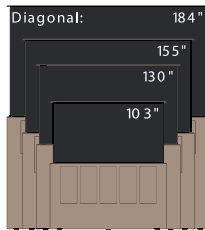

Patio Theater - Extreme

Price no VAT

			Price no VAT
SPTv1-P3-105	Retracting Outdoor LED A/V System	105" diag. P3 LED screen, no audio, equipment rack	103 500,00
SPTv1-P3-105-3.1-CMS1	Retracting Outdoor LED A/V System	105" diag. P3 LED screen, 3.1 cabinet mounted speakers, equipment rack	110 250,00
SPTv1-P3-105-3.0-SB1	Retracting Outdoor LED A/V System	105" diag. P3 LED screen, 3.0 sound bar speakers, equipment rack	111 150,00
SPTv1-P3-138	Retracting Outdoor LED A/V System	138" diag. P3 LED screen, no audio, equipment rack	125 730,00
SPTv1-P3-138-3.1-CMS1	Retracting Outdoor LED A/V System	138" diag. P3 LED screen, 3.1 cabinet mounted speakers, equipment rack	132 480,00
SPTv1-P3-138-3.1-SB1	Retracting Outdoor LED A/V System	138" diag. P3 LED screen, 3.1 sound bar speakers, equipment rack	133 380,00
SPTv1-P3-156	Retracting Outdoor LED A/V System	156" diag. P3 LED screen, no audio, equipment rack	149 490,00
SPTv1-P3-156-3.1-CMS2	Retracting Outdoor LED A/V System	156" diag. P3 LED screen, 3.1 cabinet mounted speakers, equipment rack	157 590,00
SPTv1-P3-156-3.1-SB2	Retracting Outdoor LED A/V System	156" diag. P3 LED screen, 3.1 sound bar speakers, equipment rack	159 840,00
SPTv1-P3-190	Retracting Outdoor LED A/V System	190" diag. P3 LED screen, no audio, equipment rack	187 110,00
SPTv1-P3-190-3.1-CMS2	Retracting Outdoor LED A/V System	190" diag. P3 LED screen, 3.1 cabinet mounted speakers, equipment rack	195 210,00

Patio Theater TRANSFORMER

Price no VAT

			Price no VAT
SPTv2-P3-120	Folding Outdoor LED A/V System	120" diag. P3 LED screen, no audio	128 700,00
SPTv2-P3-120-3.1	Folding Outdoor LED A/V System	120" diag. P3 LED screen, 3.1 audio, self contained equipment rack	135 800,00
SPTv2-P3-120-3.1-EXT	Folding Outdoor LED A/V System	120"diag. P3 LED screen, 3.1 audio, external equipment rack	135 450,00