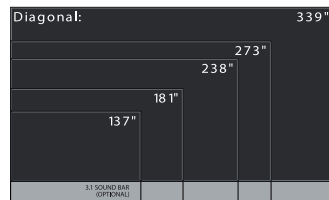

Patio Theater - Extreme

Price no VAT

			Price no VAT
SPTv1-P3-105	Retracting Outdoor LED A/V System	105" diag. P3 LED screen, no audio, equipment rack	103 500,00
SPTv1-P3-105-3.1-CMS1	Retracting Outdoor LED A/V System	105" diag. P3 LED screen, 3.1 cabinet mounted speakers, equipment rack	110 250,00
SPTv1-P3-105-3.0-SB1	Retracting Outdoor LED A/V System	105" diag. P3 LED screen, 3.0 sound bar speakers, equipment rack	111 150,00
SPTv1-P3-138	Retracting Outdoor LED A/V System	138" diag. P3 LED screen, no audio, equipment rack	125 730,00
SPTv1-P3-138-3.1-CMS1	Retracting Outdoor LED A/V System	138" diag. P3 LED screen, 3.1 cabinet mounted speakers, equipment rack	132 480,00
SPTv1-P3-138-3.1-SB1	Retracting Outdoor LED A/V System	138" diag. P3 LED screen, 3.1 sound bar speakers, equipment rack	133 380,00
SPTv1-P3-156	Retracting Outdoor LED A/V System	156" diag. P3 LED screen, no audio, equipment rack	149 490,00
SPTv1-P3-156-3.1-CMS2	Retracting Outdoor LED A/V System	156" diag. P3 LED screen, 3.1 cabinet mounted speakers, equipment rack	157 590,00
SPTv1-P3-156-3.1-SB2	Retracting Outdoor LED A/V System	156" diag. P3 LED screen, 3.1 sound bar speakers, equipment rack	159 840,00
SPTv1-P3-190	Retracting Outdoor LED A/V System	190" diag. P3 LED screen, no audio, equipment rack	187 110,00
SPTv1-P3-190-3.1-CMS2	Retracting Outdoor LED A/V System	190" diag. P3 LED screen, 3.1 cabinet mounted speakers, equipment rack	195 210,00

Patio Theater TRANSFORMER

Price no VAT

			Price no VAT
SPTv2-P3-120	Folding Outdoor LED A/V System	120" diag. P3 LED screen, no audio	128 700,00
SPTv2-P3-120-3.1	Folding Outdoor LED A/V System	120" diag. P3 LED screen, 3.1 audio, self contained equipment rack	135 800,00
SPTv2-P3-120-3.1-EXT	Folding Outdoor LED A/V System	120"diag. P3 LED screen, 3.1 audio, external equipment rack	135 450,00